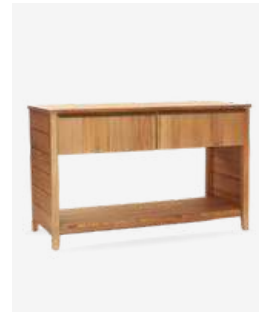

Natural GI-TS
Gold UQ

CORNER CABINET

MATERIALS

Solid Teak
Aluminum Handle

COLOURS

Natural GI-TS
Gold UQ

ISLAND

MATERIALS