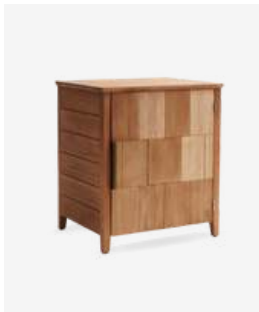

ONE DOOR CABINET

MATERIALS

Solid Teak
Aluminum Handle

COLOURS

Natural GI-TS
Gold UQ